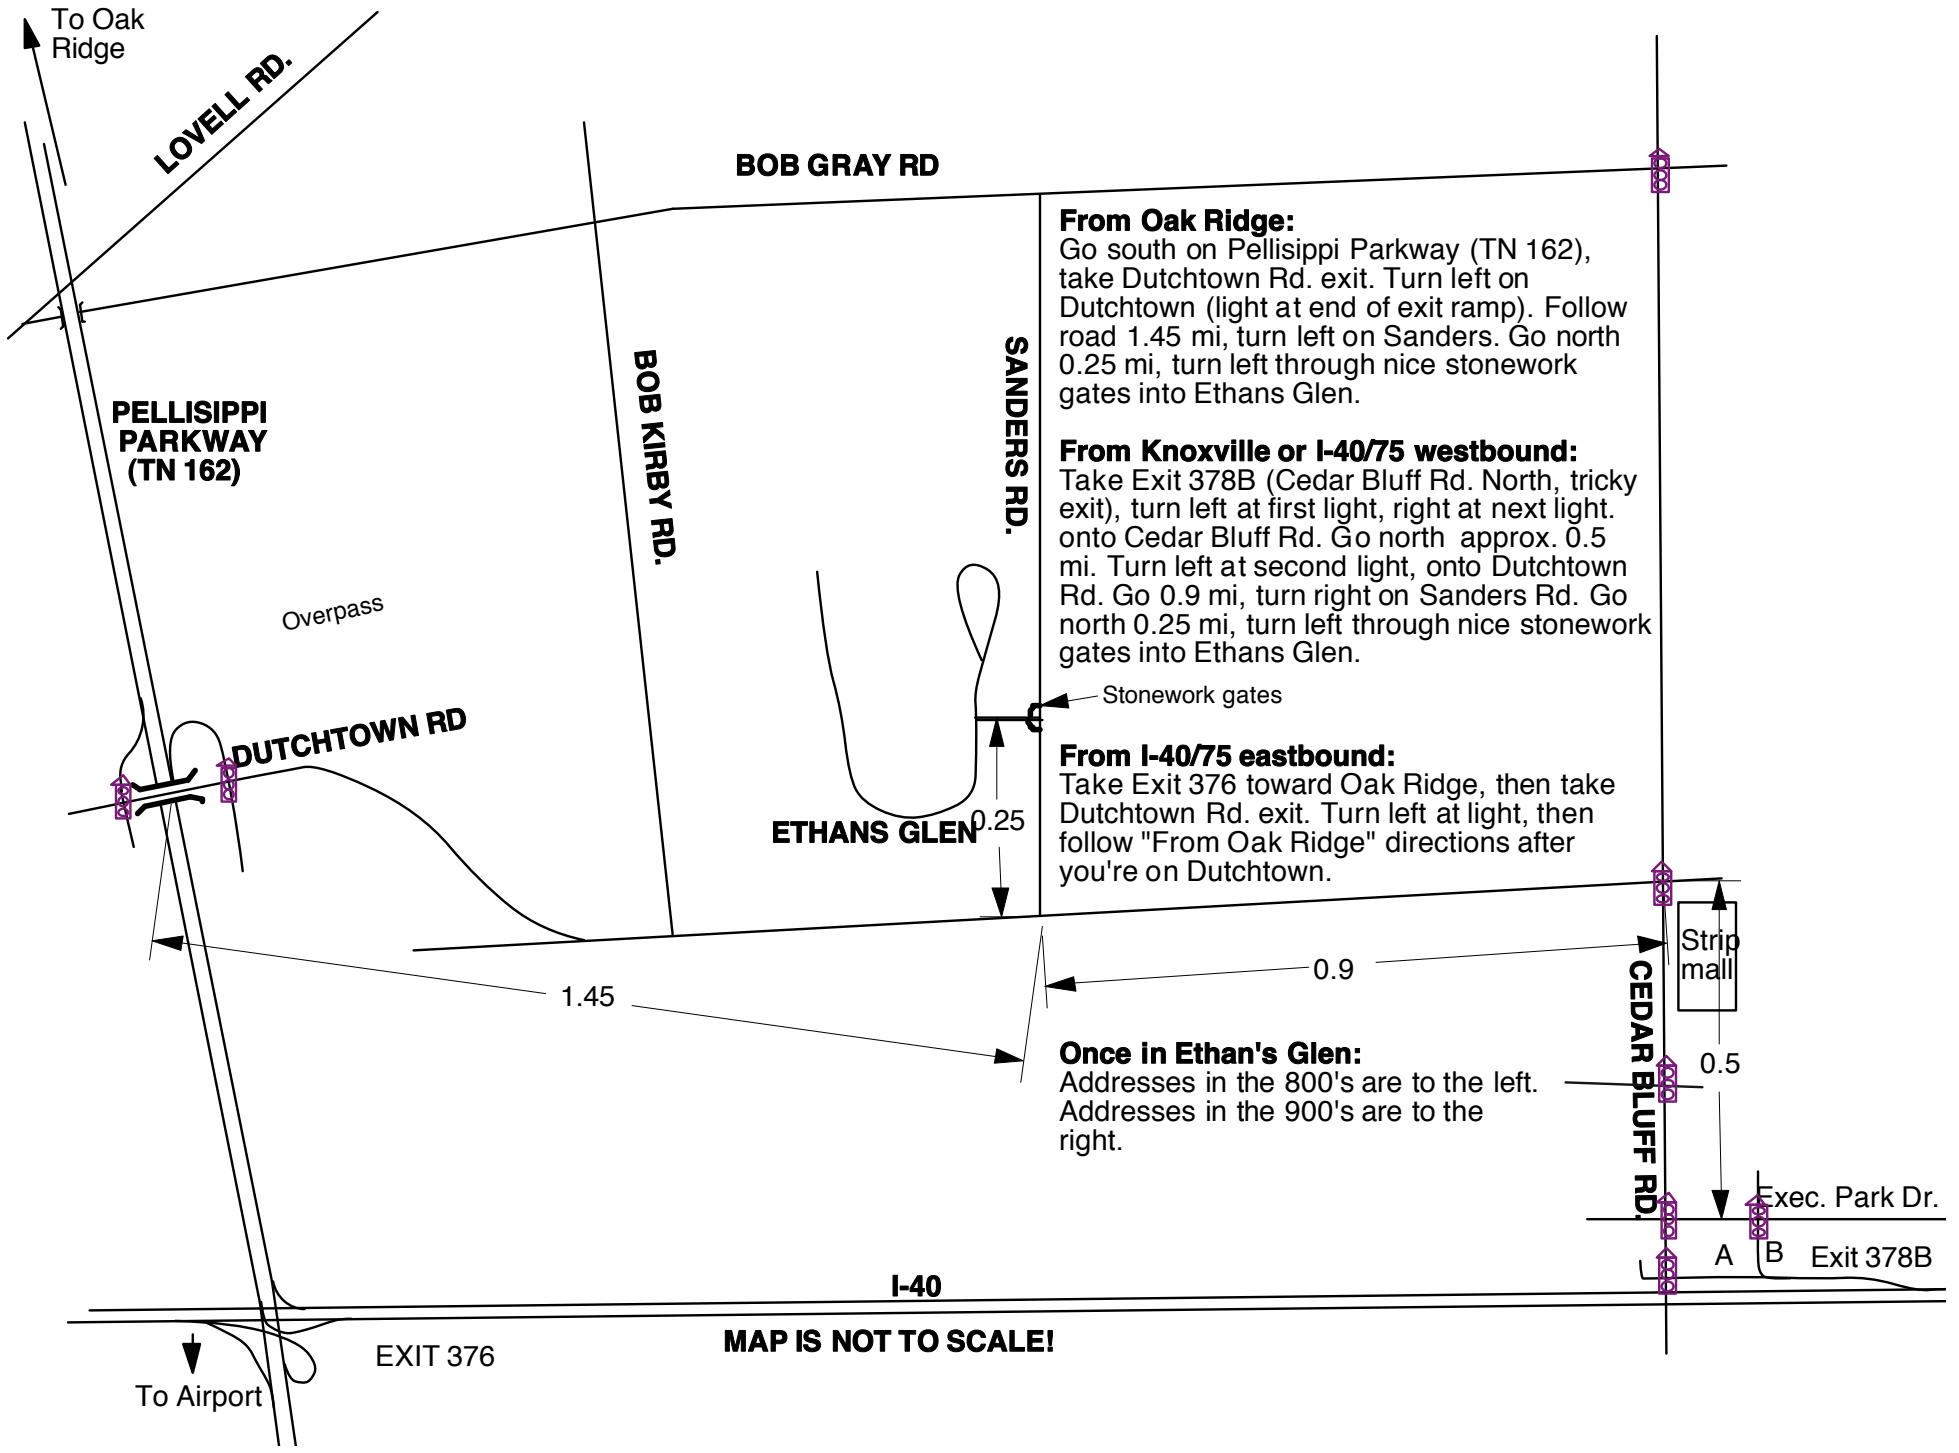

How to get to Ethan's Glen

Knoxville TN 37923

MAP IS NOT TO SCALE!